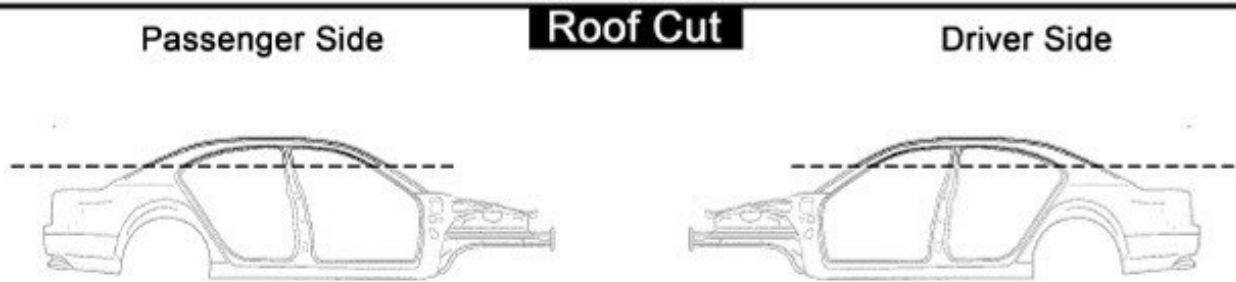

BOW AUTO PARTS

Phone: 603-224-8400

1317 Route 3A

Fax: 603-952-2215

4-Door Unibody Cut Sheet

Prices Reflect a Standard cut. Custom cuts are available.

Standard Post Cut = 6 inches both directions at top post, halfway through each bottom door opening.

Standard 1/4 Panel Cut = Halfway down the sail panel and halfway through each bottom door opening.

Standard Roof Cut = Halfway down each post.

Mark this picture for depth of cut

Top View

Please use the area below for a detail of cut instructions: