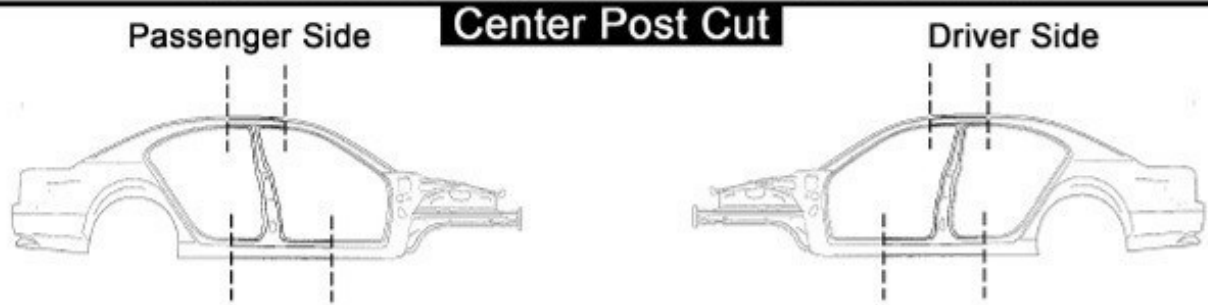

BOW AUTO PARTS

Phone: 603-224-8400

1317 Route 3A

Fax: 603-952-2215

4-Door Unibody Cut Sheet

Prices Reflect a Standard cut. Custom cuts are available.

Standard Post Cut = 6 inches both directions at top post, halfway through each bottom door opening.

Standard 1/4 Panel Cut = Halfway down the sail panel and halfway through each bottom door opening.

Standard Roof Cut = Halfway down each post.

Mark this picture for depth of cut

Top View

Please use the area below for a detail of cut instructions: