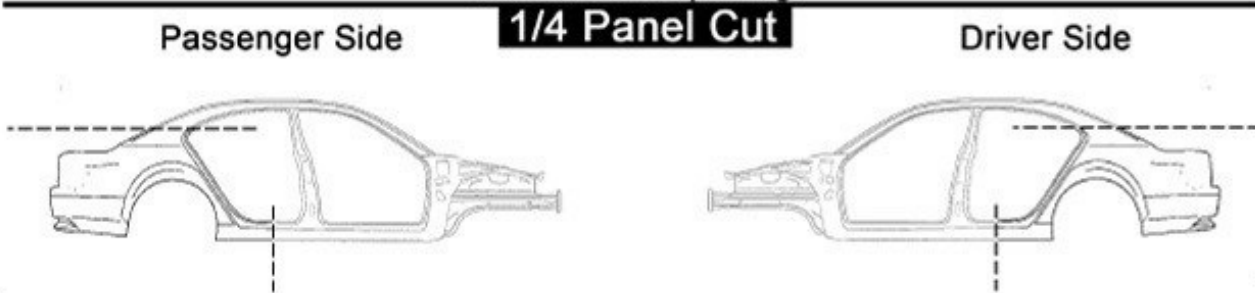

BOW AUTO PARTS

Phone: 603-224-8400

1317 Route 3A

Fax: 603-952-2215

4-Door Unibody Cut Sheet

Prices Reflect a Standard cut. Custom cuts are available.

Standard Post Cut = 6 inches both directions at top post, halfway through each bottom door opening.

Standard 1/4 Panel Cut = Halfway down the sail panel and halfway through each bottom door opening.

Standard Roof Cut = Halfway down each post.

Mark this picture for depth of cut

Top View

Please use the area below for a detail of cut instructions: