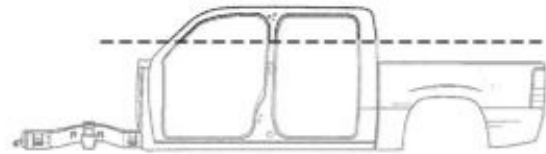

### **Center Post Cut**

Driver Side

Standard Post Cut = 6 inches both directions at top post, halfway through each bottom door opening.

Passenger Side

### **Roof Cut**

Driver Side

Standard Roof Cut = Halfway down each post.

Mark this picture for depth of cut

Top View

Please use the area below for a detail of cut instructions: