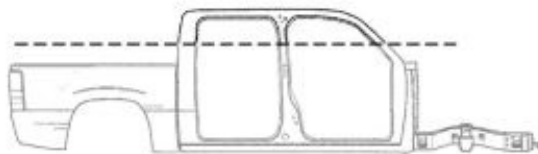

### **Center Post Cut**

Driver Side

Standard Post Cut = 6 inches both directions at top post, halfway through each bottom door opening.

Passenger Side

### **Roof Cut**

Driver Side

Standard Roof Cut = Halfway down each post.

Mark this picture for depth of cut

Top View

Please use the area below for a detail of cut instructions: