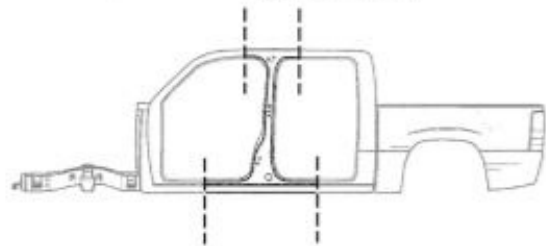

## **Quad Cab Cut Sheet**

Prices Reflect a Standard cut. Custom cuts are available.

Passenger Side

### **Center Post Cut**

Driver Side

Standard Post Cut = 6 inches both directions at top post, halfway through each bottom door opening.

Passenger Side