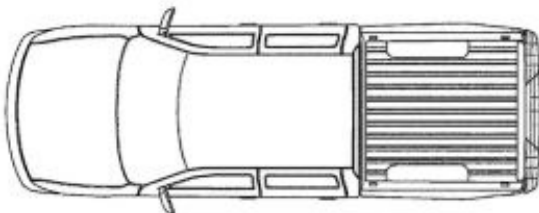

Top View

Please use the area below for a detail of cut instructions: