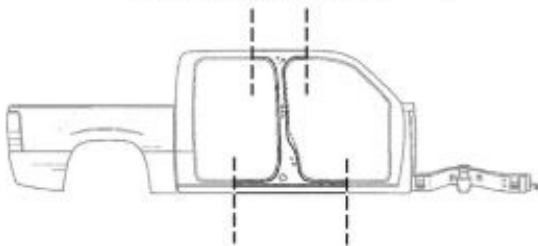

## **Quad Cab Cut Sheet**

Prices Reflect a Standard cut. Custom cuts are available.

Passenger Side

### **Center Post Cut**

Driver Side

Standard Post Cut = 6 inches both directions at top post, halfway through each bottom door opening.

Passenger Side